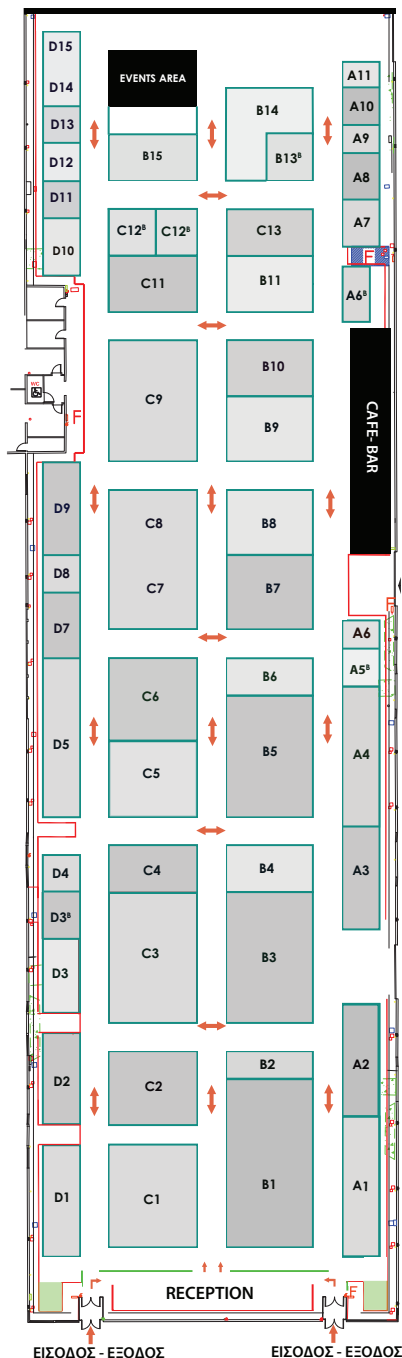

COMPANY NAME: LABEL LTD  
 ADDRESS: AMYKLON 26  
 TEL NO: +30 210-6775666, 6723479  
 WEB: www.label.com.gr  
 E-MAIL: info@label.com.gr

Our company is a pioneer in school supplies, office supplies and writing products. Products that stand out for their excellent quality and unique appearance.